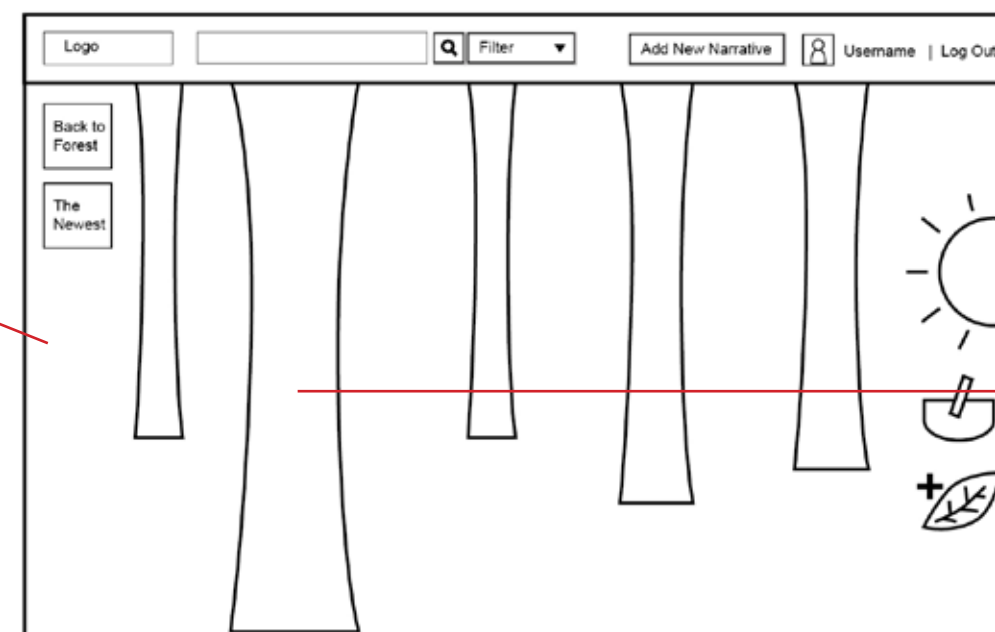

Looks just like viewing screen except instead of [Next Perspective] [Cancel], the buttons are [Edit] [Post].

Trending Topics

Popular Topics

Forest (Results of Search) for "Life of Japanese-American during WWII"

Newest Topics

*Make pin point icon more understandable.

*If not logged in, program prompts user to create an account.

Save before leaving this screen?

Looks just like viewing screen except instead of [Next Perspective] [Cancel], the buttons are [Edit] [Post].

Shows Added Perspective highlighted on spot on tree(s).