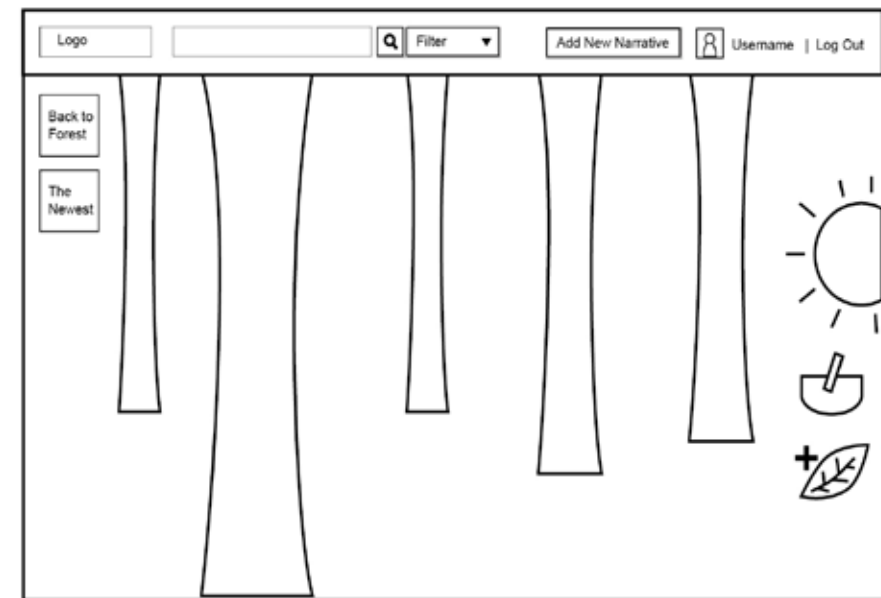

Looks just like viewing screen except instead of [Next Perspective] [Cancel], the buttons are [Edit] [Post].

Trending Topics

Popular Topics

Forest (Results of Search) for "Life of Japanese-American during WWII"

Newest Topics

*Make pin point icon more understandable.

*If not logged in, program prompts user to create an account.

Save before leaving this screen?

Looks just like viewing screen except instead of [Next Perspective] [Cancel], the buttons are [Edit] [Post].

Shows Added Perspective highlighted on spot on tree(s).