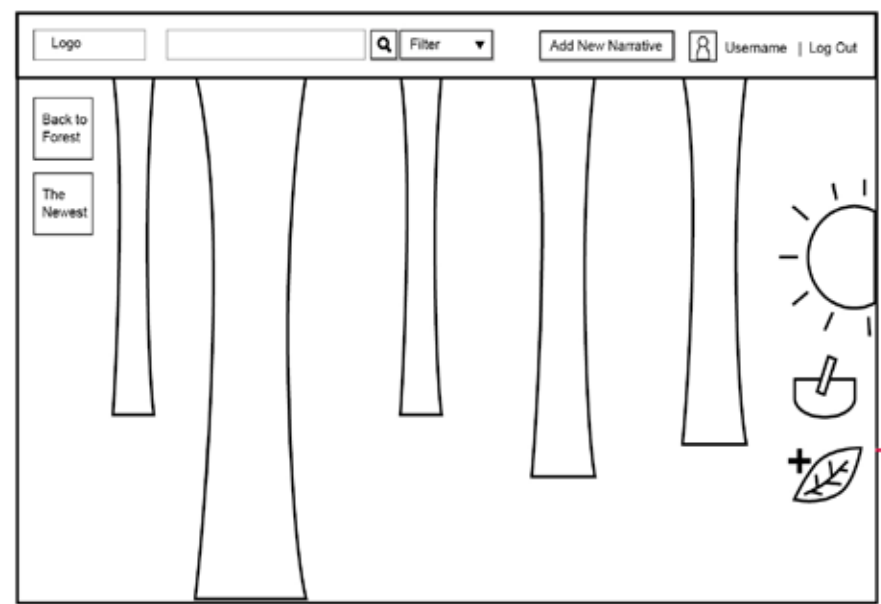

Looks just like viewing screen except instead of [Next Perspective] [Cancel], the buttons are [Edit] [Post].

Trending Topics

Popular Topics

Forest (Results of Search) for "Life of Japanese-American during WWII"

Newest Topics

*Make pin point icon more understandable.

*If not logged in, program prompts user to create an account.

Save before leaving this screen?

Looks just like viewing screen except instead of [Next Perspective] [Cancel], the buttons are [Edit] [Post].

Shows Added Perspective highlighted on spot on tree(s).