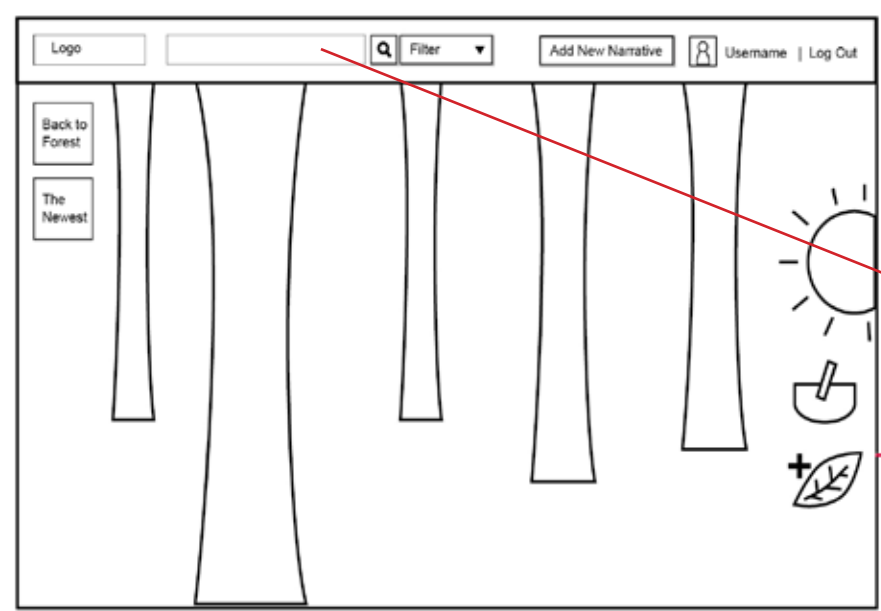

Looks just like viewing screen except instead of [Next Perspective] [Cancel], the buttons are [Edit] [Post].

Trending Topics

Popular Topics

Forest (Results of Search) for "Life of Japanese-American during WWII"

Newest Topics

*Make pin point icon more understandable.

*If not logged in, program prompts user to create an account.

Save before leaving this screen?

Looks just like viewing screen except instead of [Next Perspective] [Cancel], the buttons are [Edit] [Post].

Shows Added Perspective highlighted on spot on tree(s).