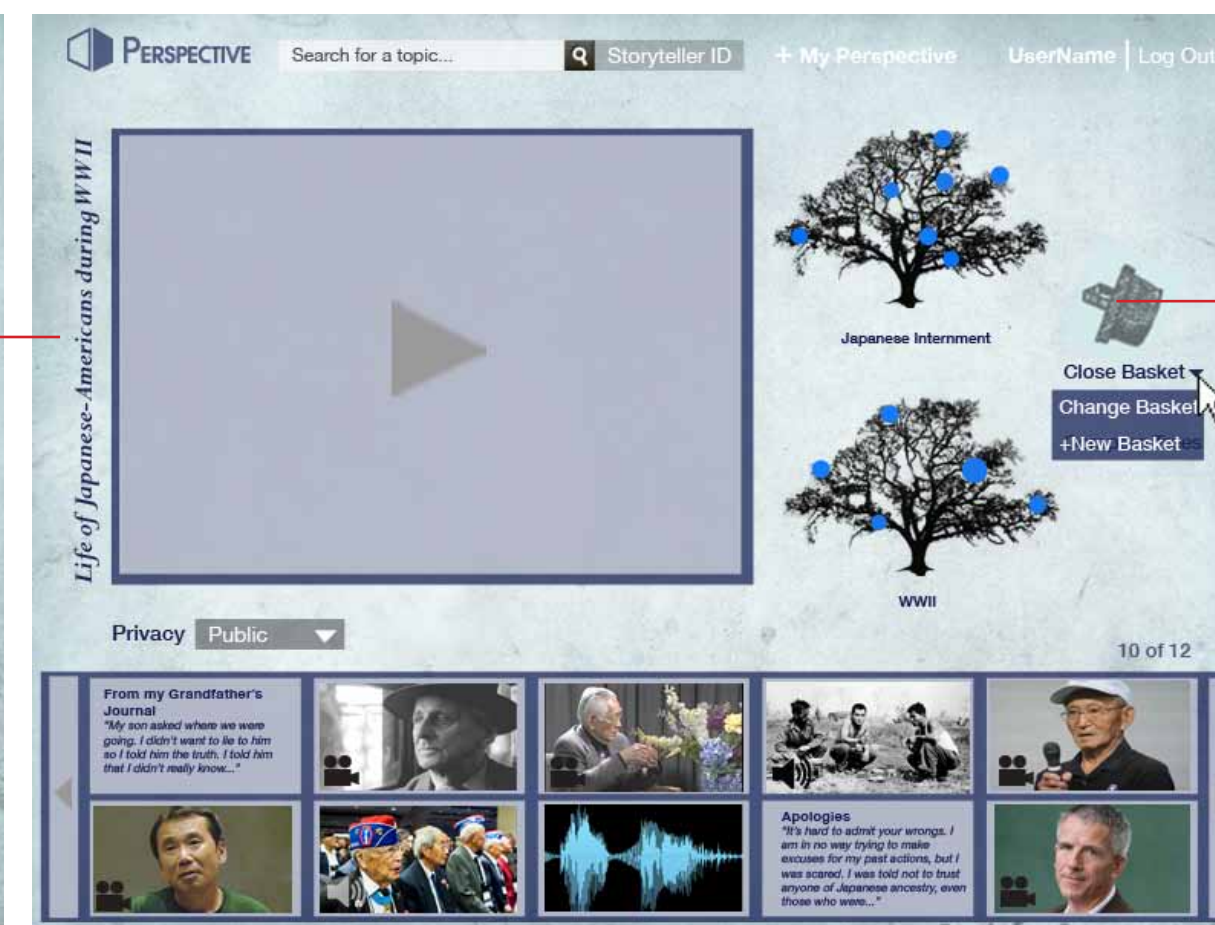

Looks just like viewing screen except instead of [Next Perspective] [Cancel], the buttons are [Edit] [Post].

Trending Topics

Popular Topics

Forest (Results of Search) for "Life of Japanese-American during WWII"

Newest Topics

*Make pin point icon more understandable.

*If not logged in, program prompts user to create an account.

Save before leaving this screen?

Looks just like viewing screen except instead of [Next Perspective] [Cancel], the buttons are [Edit] [Post].

Shows Added Perspective highlighted on spot on tree(s).