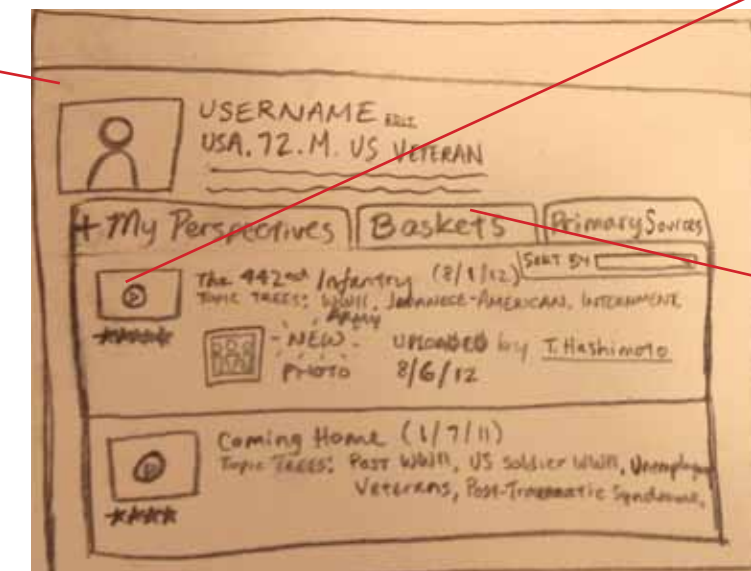

Looks just like viewing screen except instead of [Next Perspective] [Cancel], the buttons are [Edit] [Post].

Trending Topics

Popular Topics

Forest (Results of Search) for "Life of Japanese-American during WWII"

Newest Topics

*Make pin point icon more understandable.

*If not logged in, program prompts user to create an account.

Save before leaving this screen?

Looks just like viewing screen except instead of [Next Perspective] [Cancel], the buttons are [Edit] [Post].

Shows Added Perspective highlighted on spot on tree(s).