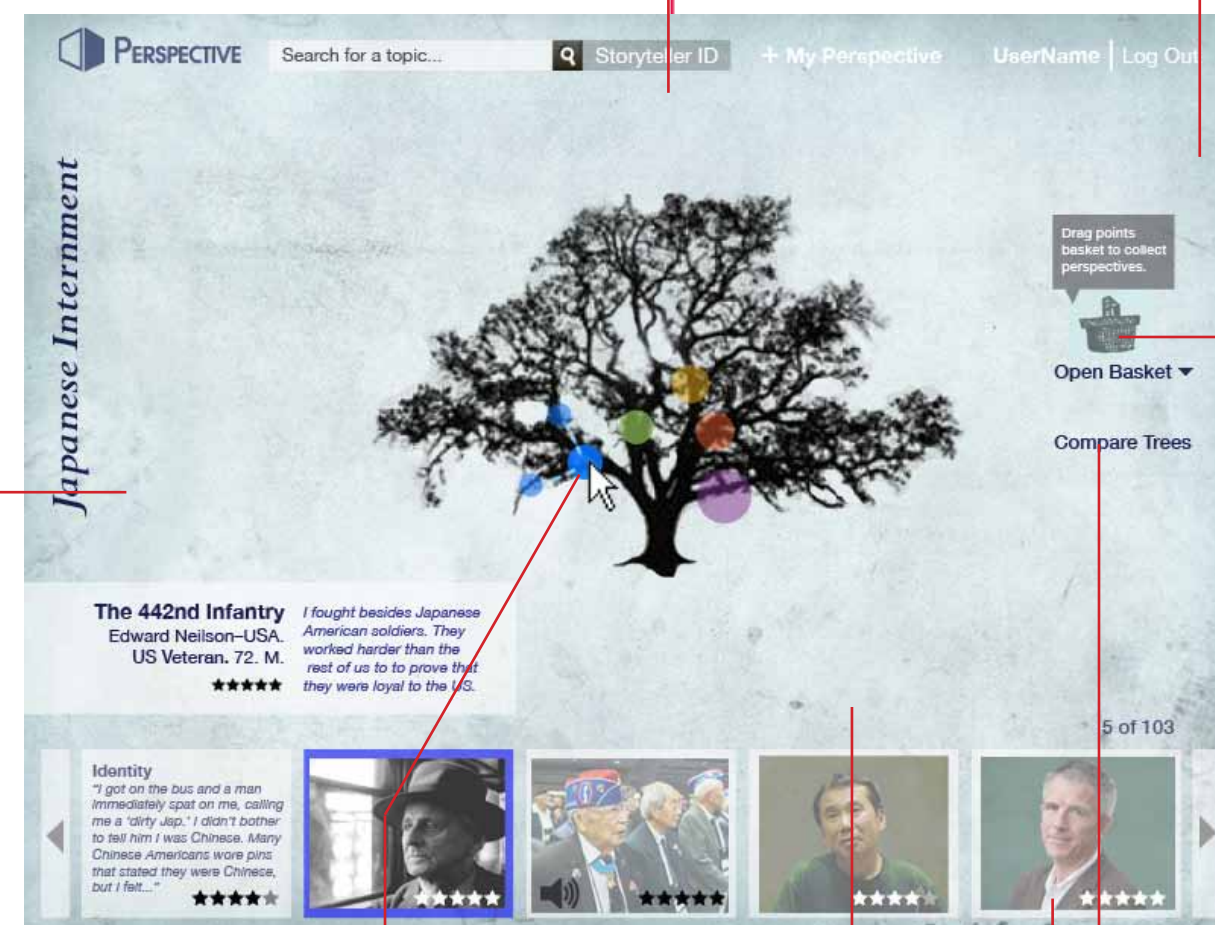

Looks just like viewing screen except instead of [Next Perspective] [Cancel], the buttons are [Edit] [Post].

Trending Topics

Popular Topics

Forest (Results of Search) for "Life of Japanese-American during WWII"

Newest Topics

*Make pin point icon more understandable.

*If not logged in, program prompts user to create an account.

Save before leaving this screen?

Looks just like viewing screen except instead of [Next Perspective] [Cancel], the buttons are [Edit] [Post].

Shows Added Perspective highlighted on spot on tree(s).