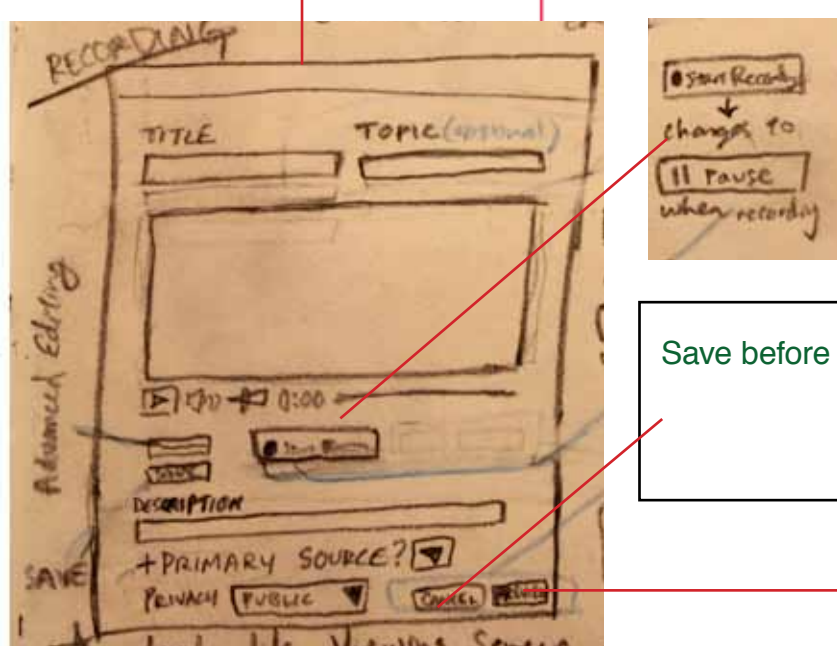

Looks just like viewing screen except instead of [Next Perspective] [Cancel], the buttons are [Edit] [Post].

Trending Topics

Popular Topics

Forest (Results of Search) for "Life of Japanese-American during WWII"

Newest Topics

*Make pin point icon more understandable.

*If not logged in, program prompts user to create an account.

Save before leaving this screen?

Looks just like viewing screen except instead of [Next Perspective] [Cancel], the buttons are [Edit] [Post].

Shows Added Perspective highlighted on spot on tree(s).