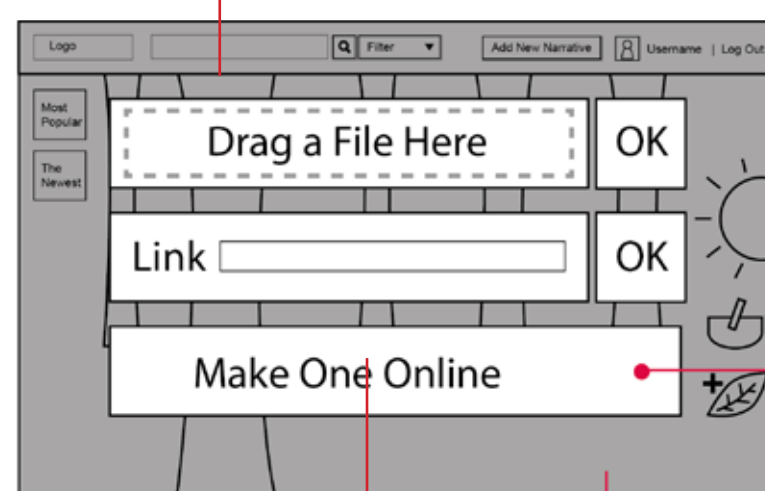

Looks just like viewing screen except instead of [Next Perspective] [Cancel], the buttons are [Edit] [Post].

Trending Topics

Popular Topics

Forest (Results of Search) for "Life of Japanese-American during WWII"

Newest Topics

*Make pin point icon more understandable.

*If not logged in, program prompts user to create an account.

Save before leaving this screen?

Looks just like viewing screen except instead of [Next Perspective] [Cancel], the buttons are [Edit] [Post].

Shows Added Perspective highlighted on spot on tree(s).