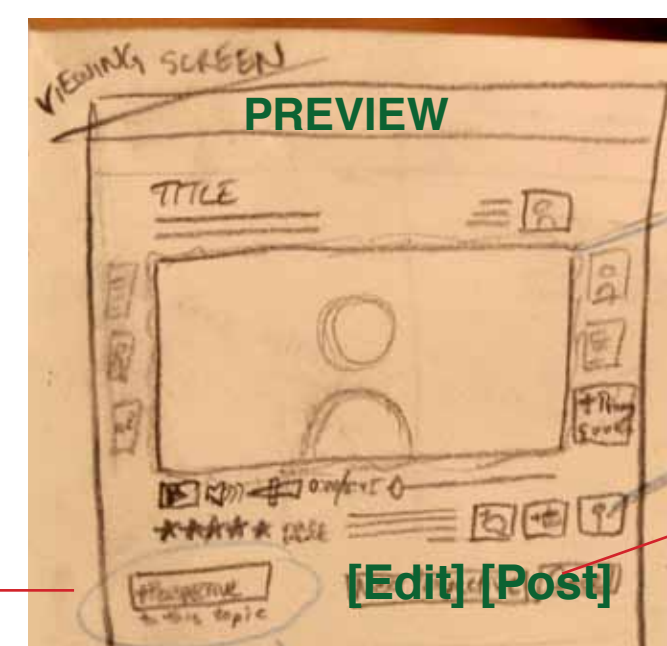

Looks just like viewing screen except instead of [Next Perspective] [Cancel], the buttons are [Edit] [Post].

Trending Topics

Popular Topics

Forest (Results of Search) for "Life of Japanese-American during WWII"

Newest Topics

*Make pin point icon more understandable.

*If not logged in, program prompts user to create an account.

Save before leaving this screen?

Looks just like viewing screen except instead of [Next Perspective] [Cancel], the buttons are [Edit] [Post].

Shows Added Perspective highlighted on spot on tree(s).